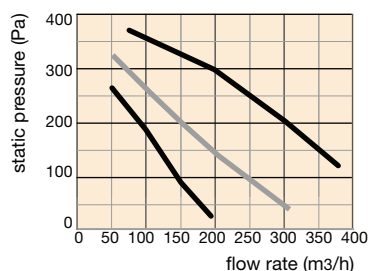

VENTILATION FEATURES

ELECTRICAL FEATURES

Power supply	230 V - 1Ph - 50 Hz	
Operation	Low speed	High speed
Capacitors	3.7 uF	2 uF
Input power	28 W	70 W
Current consumption	0.25 A	0.31 A
Power W-TH-C*	≤ 33 W Th-C	

ACCESSORIES

2 speed switch
allows change from low speed to high speed

Ø 80 branch pipe set to 30 m³/h
standard fitted branch pipe
(only necessary as replacement)

Cap Ø 80
closes a Ø 80 outlet. Fitted 1/4 turn and replaces a controlled branch pipe

Additional Ø 80 bathroom vent
allows connection of the 3rd and 4th bathroom vents to the Khéo R4 kit (equipped with 4 controlled branch pipes)

Branch pipe Ø 80 controlled to 15 m³/h
branch pipe for the 3rd and 4th bathrooms

Bathroom vent, Ø 80, with 15 m³/h controlled branch pipe
allows connection of the 3rd and 4th bathrooms to the Khéo Standard kit (equipped with 2 controlled branch pipes and 2 caps)