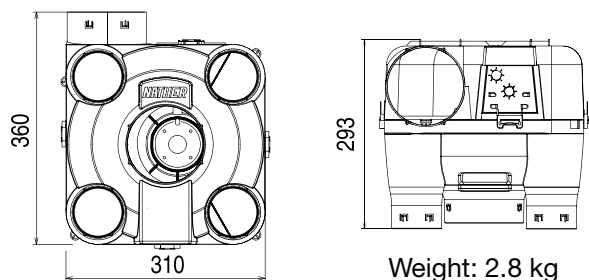

INDIVIDUAL HOMES

Single-flow self-adjusting CMV

KHÉO

DIMENSIONS

ACOUSTIC FEATURES

Acoustic power level at kitchen vent $L_{wA} \leq 37$ dB (A)